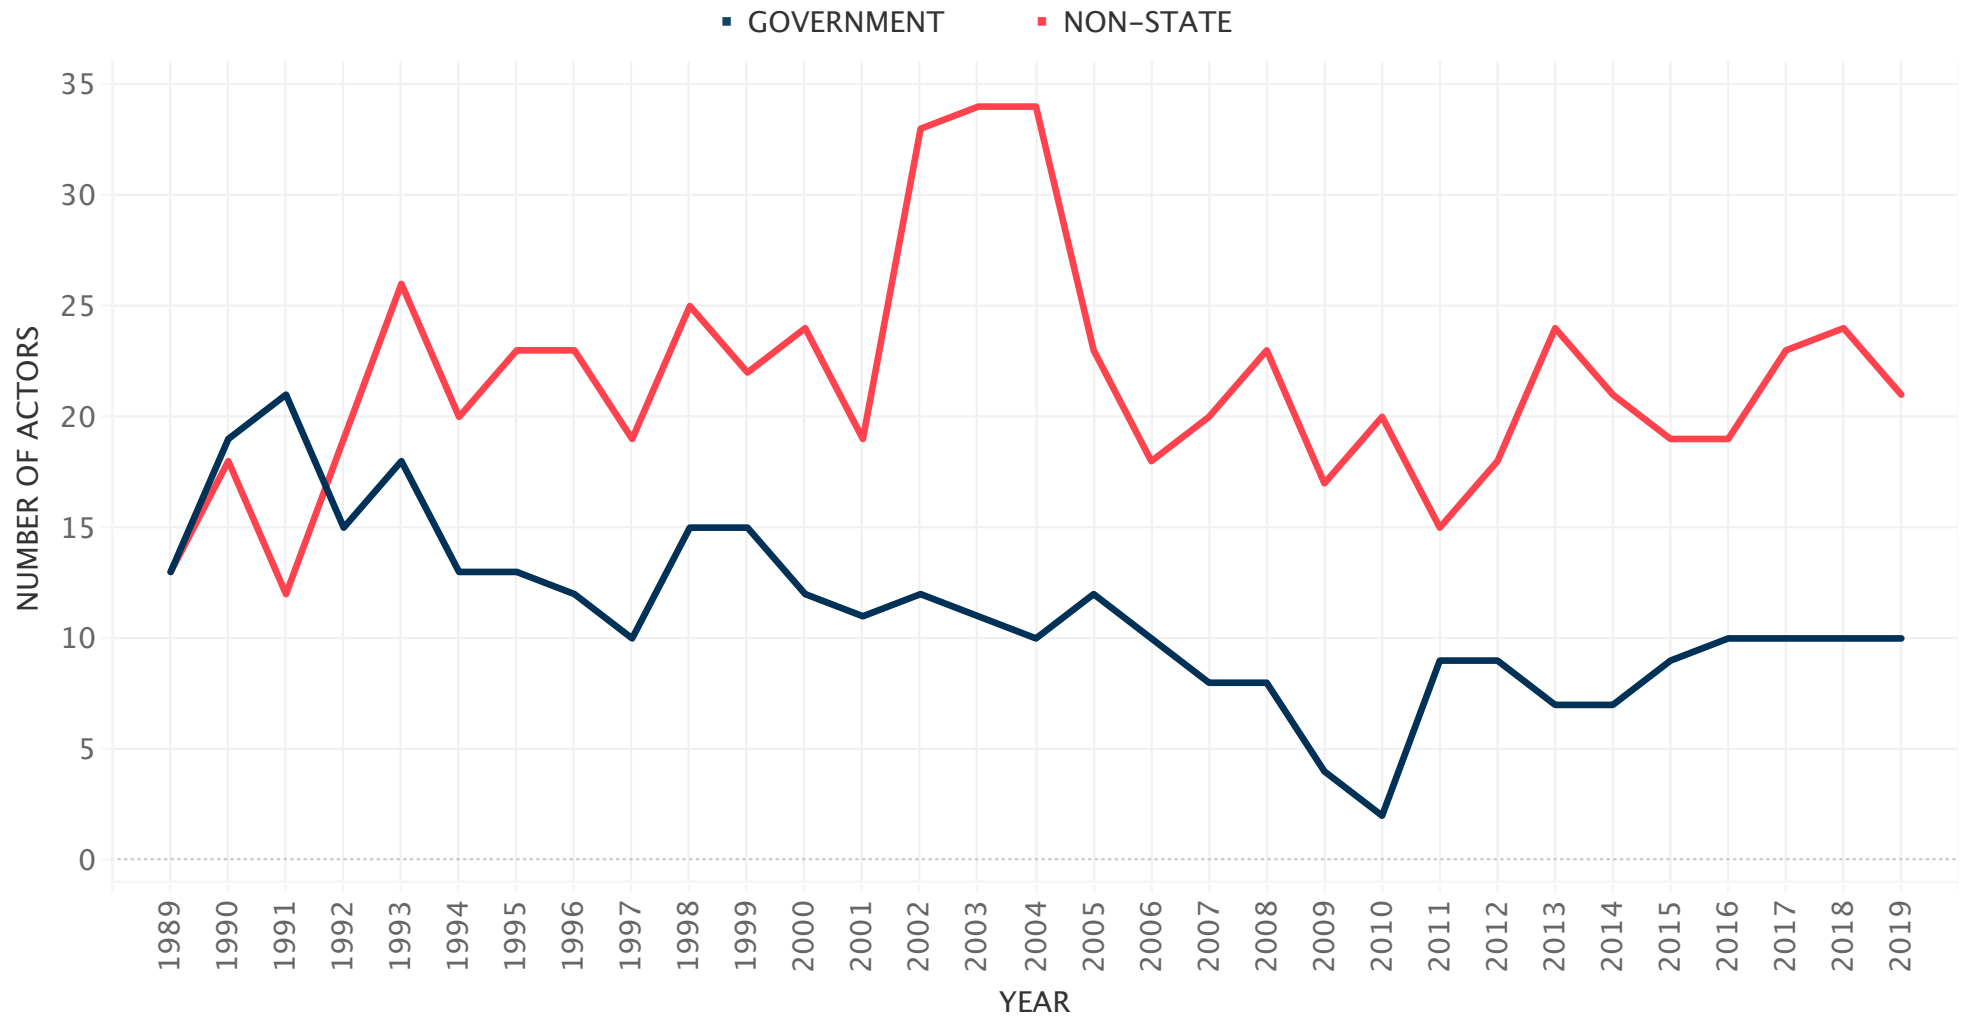

TYPE OF ONE-SIDED ACTOR, 1989–2019

Based on UCDP 20.1 data