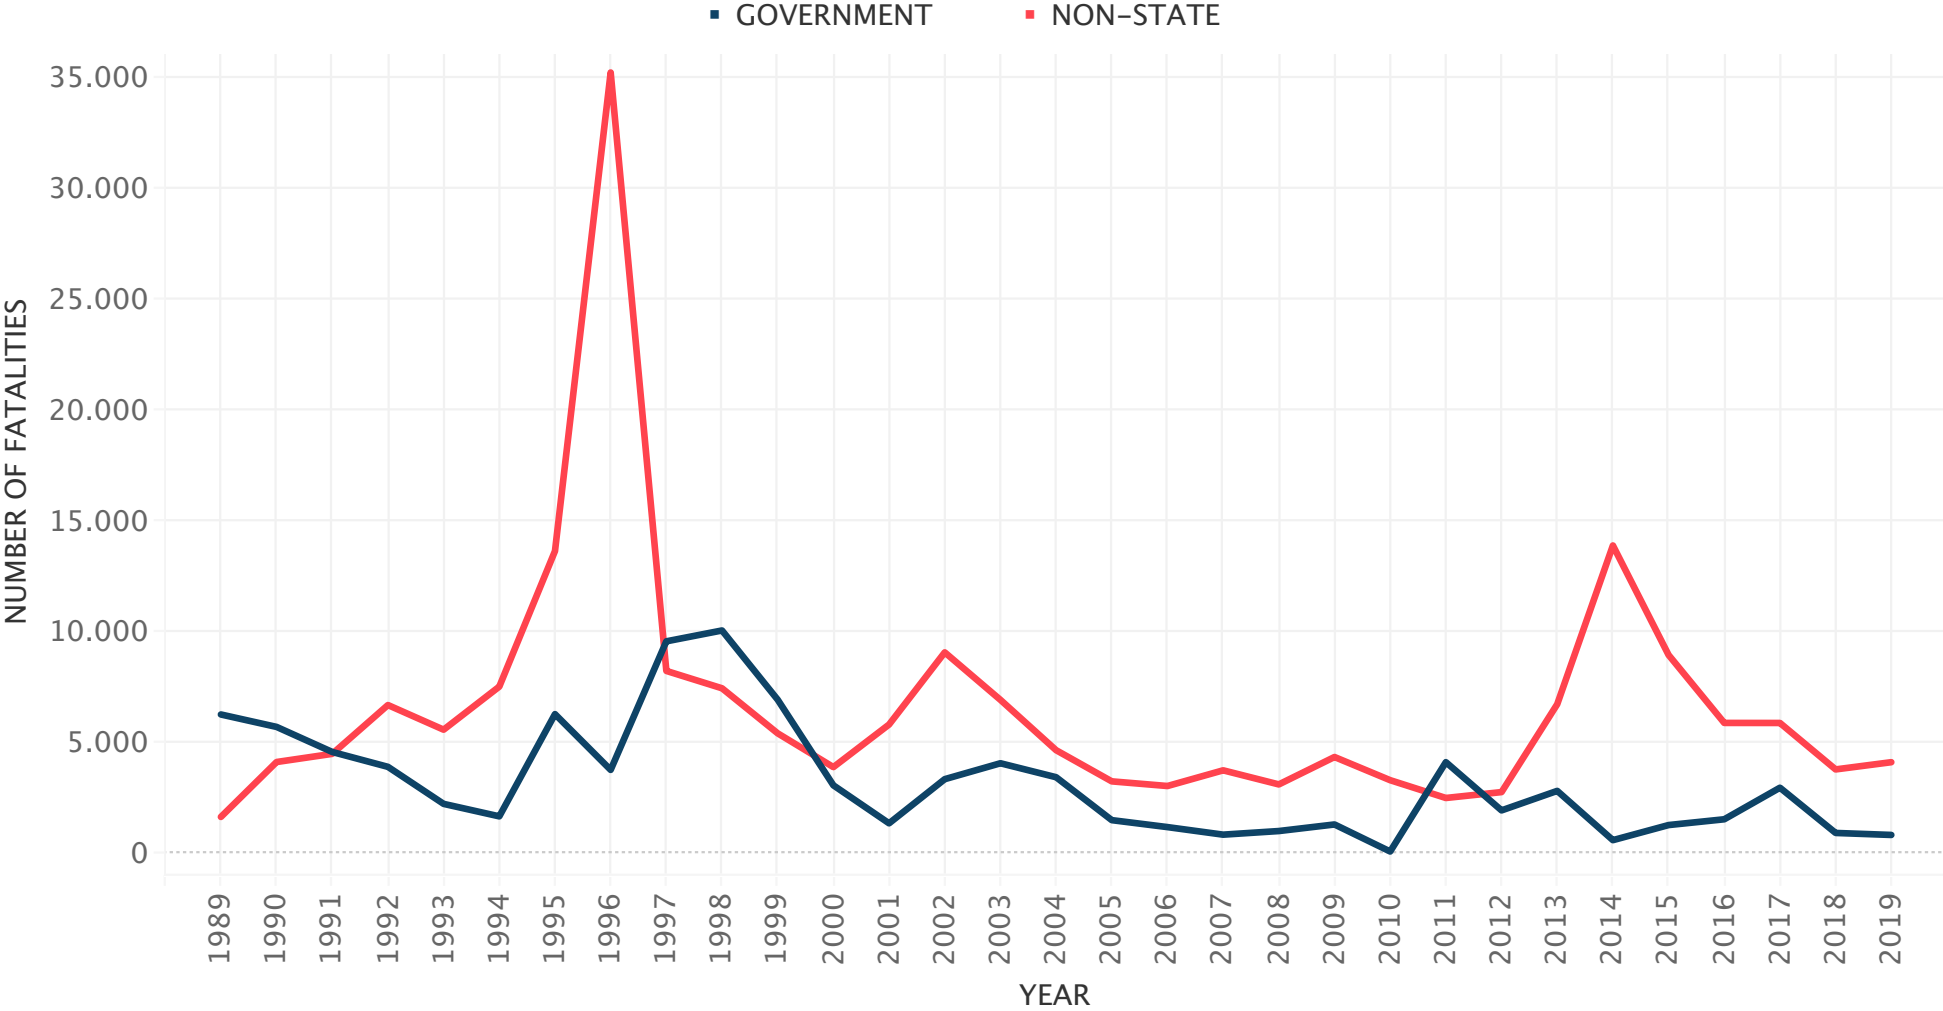

ONE-SIDED FATALITIES BY TYPE OF ACTOR (EXCLUDING RWANDA 1994), 1989-2019

Based on UCDP 20.1 data