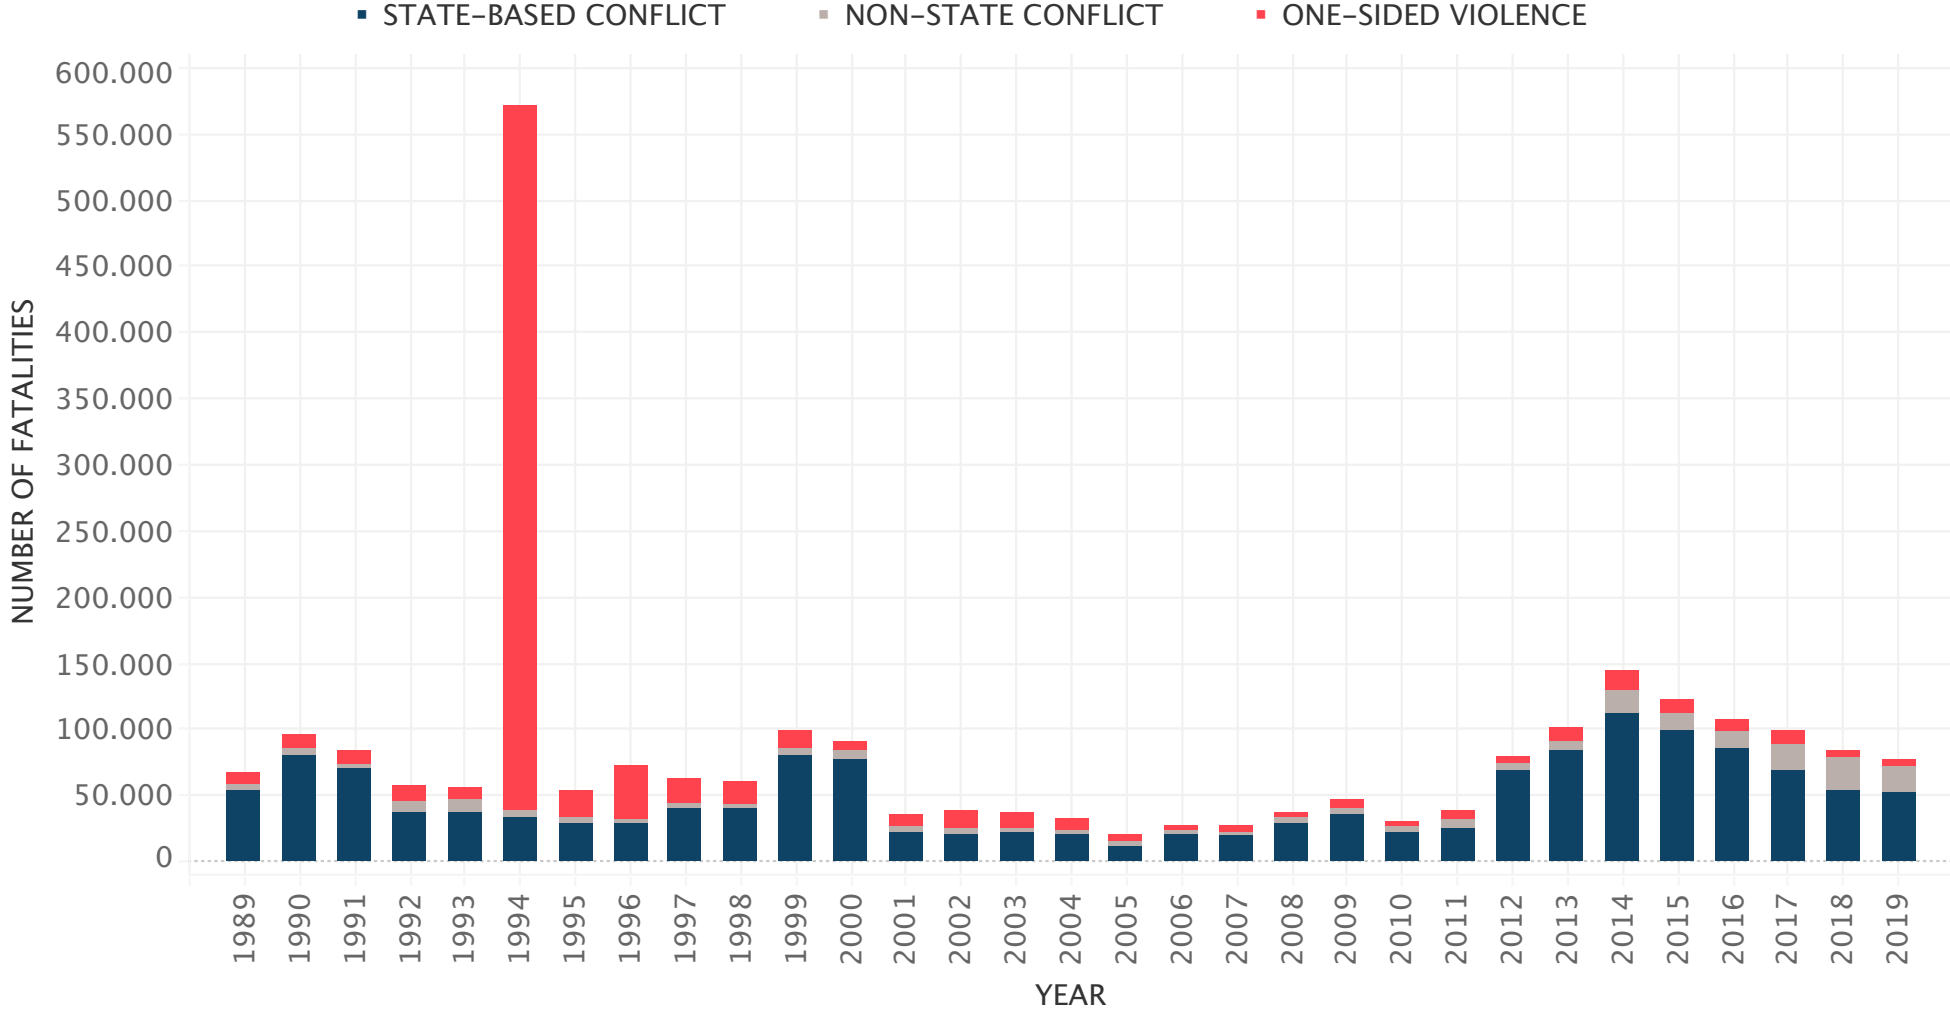

# FATALITIES BY TYPE OF VIOLENCE (INCLUDING RWANDA 1994), 1989-2019

Based on UCDP 20.1 data