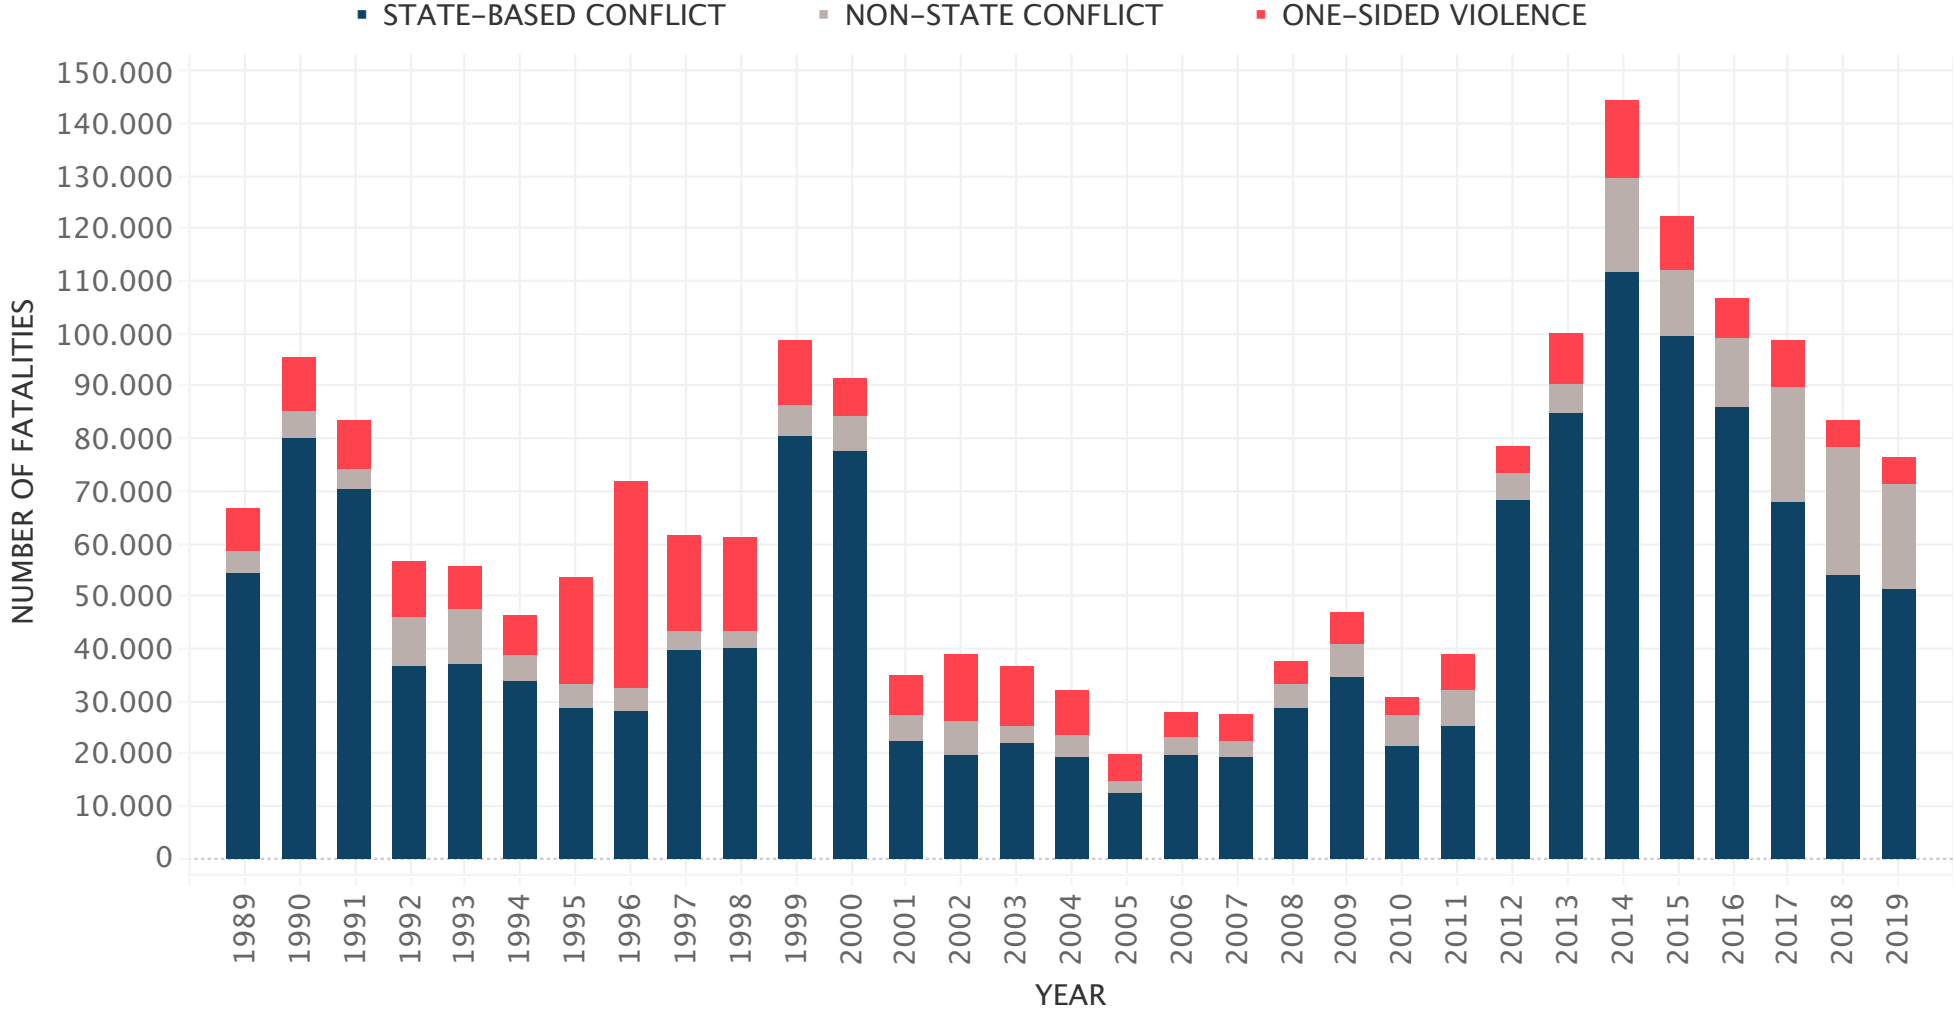

FATALITIES BY TYPE OF VIOLENCE (EXCLUDING RWANDA 1994), 1989-2019

Based on UCDP 20.1 data