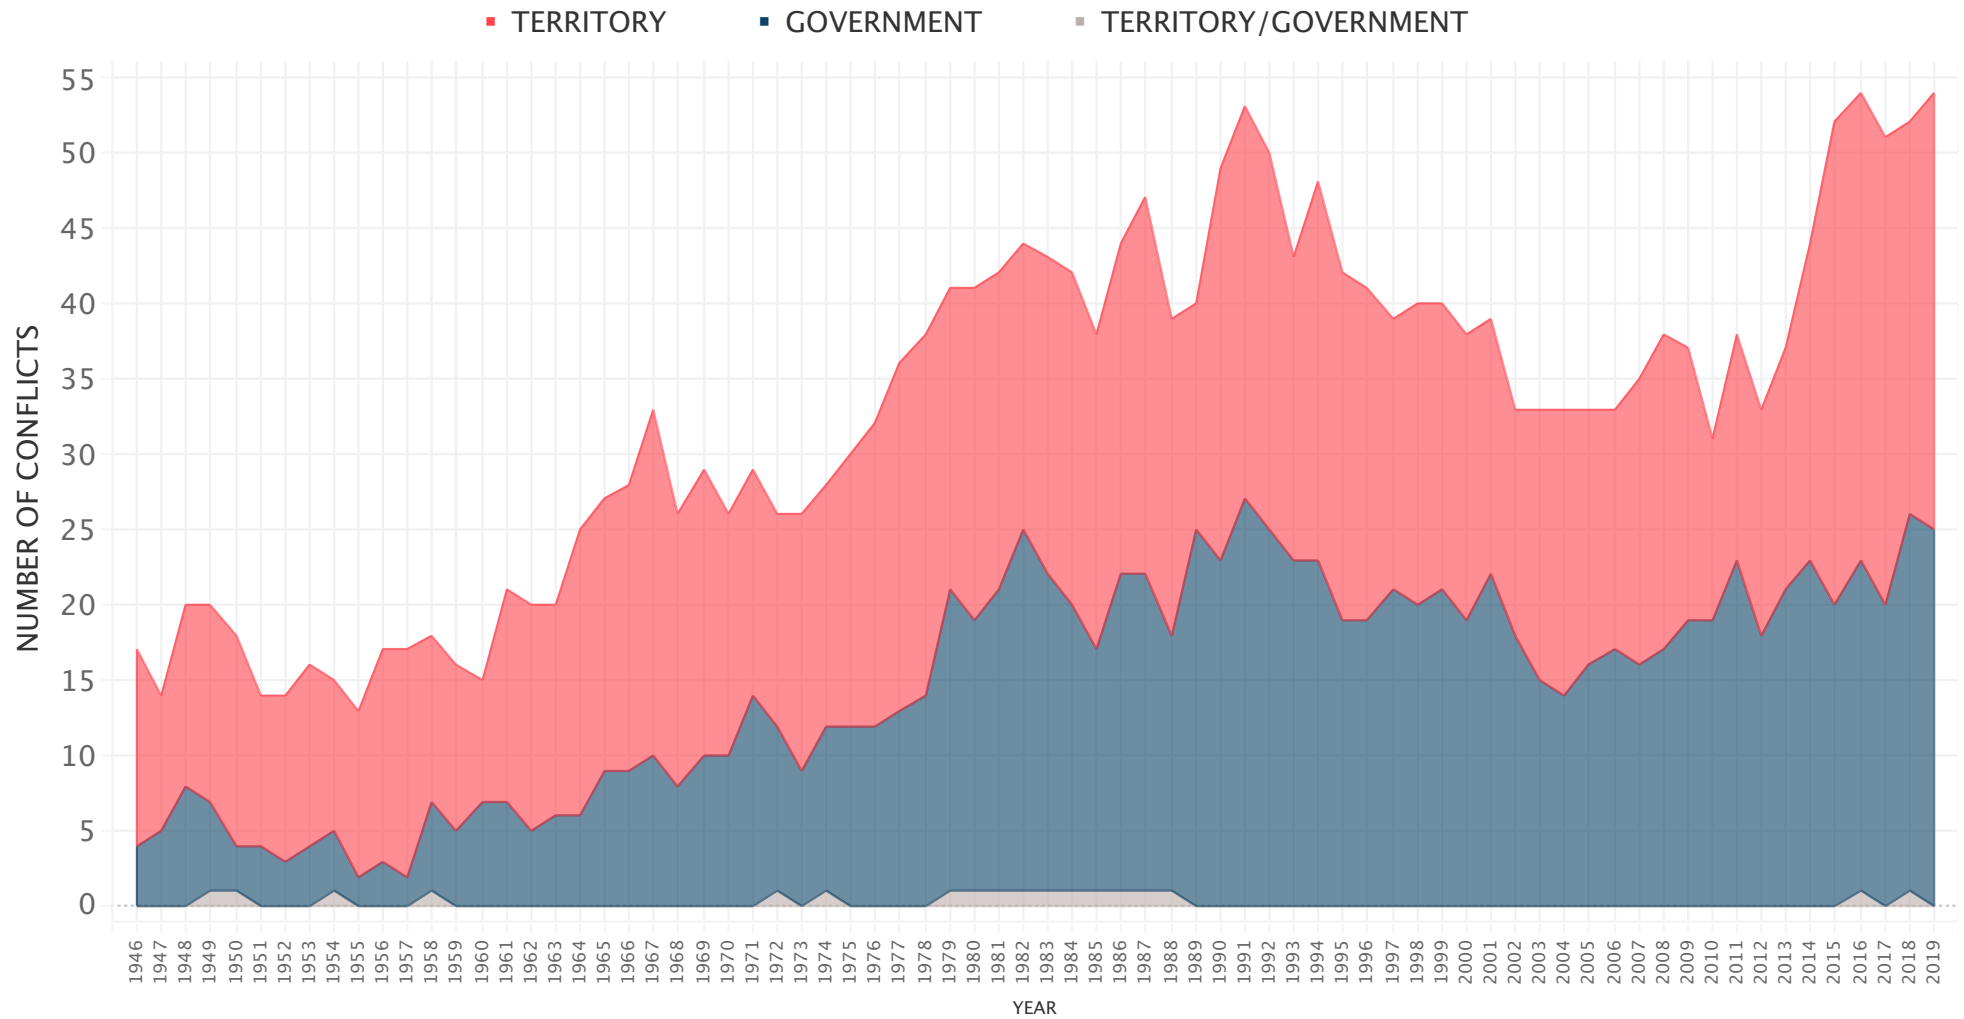

# ARMED CONFLICT BY TYPE OF INCOMPATIBILITY, 1946–2019

Based on UCDP 20.1 data